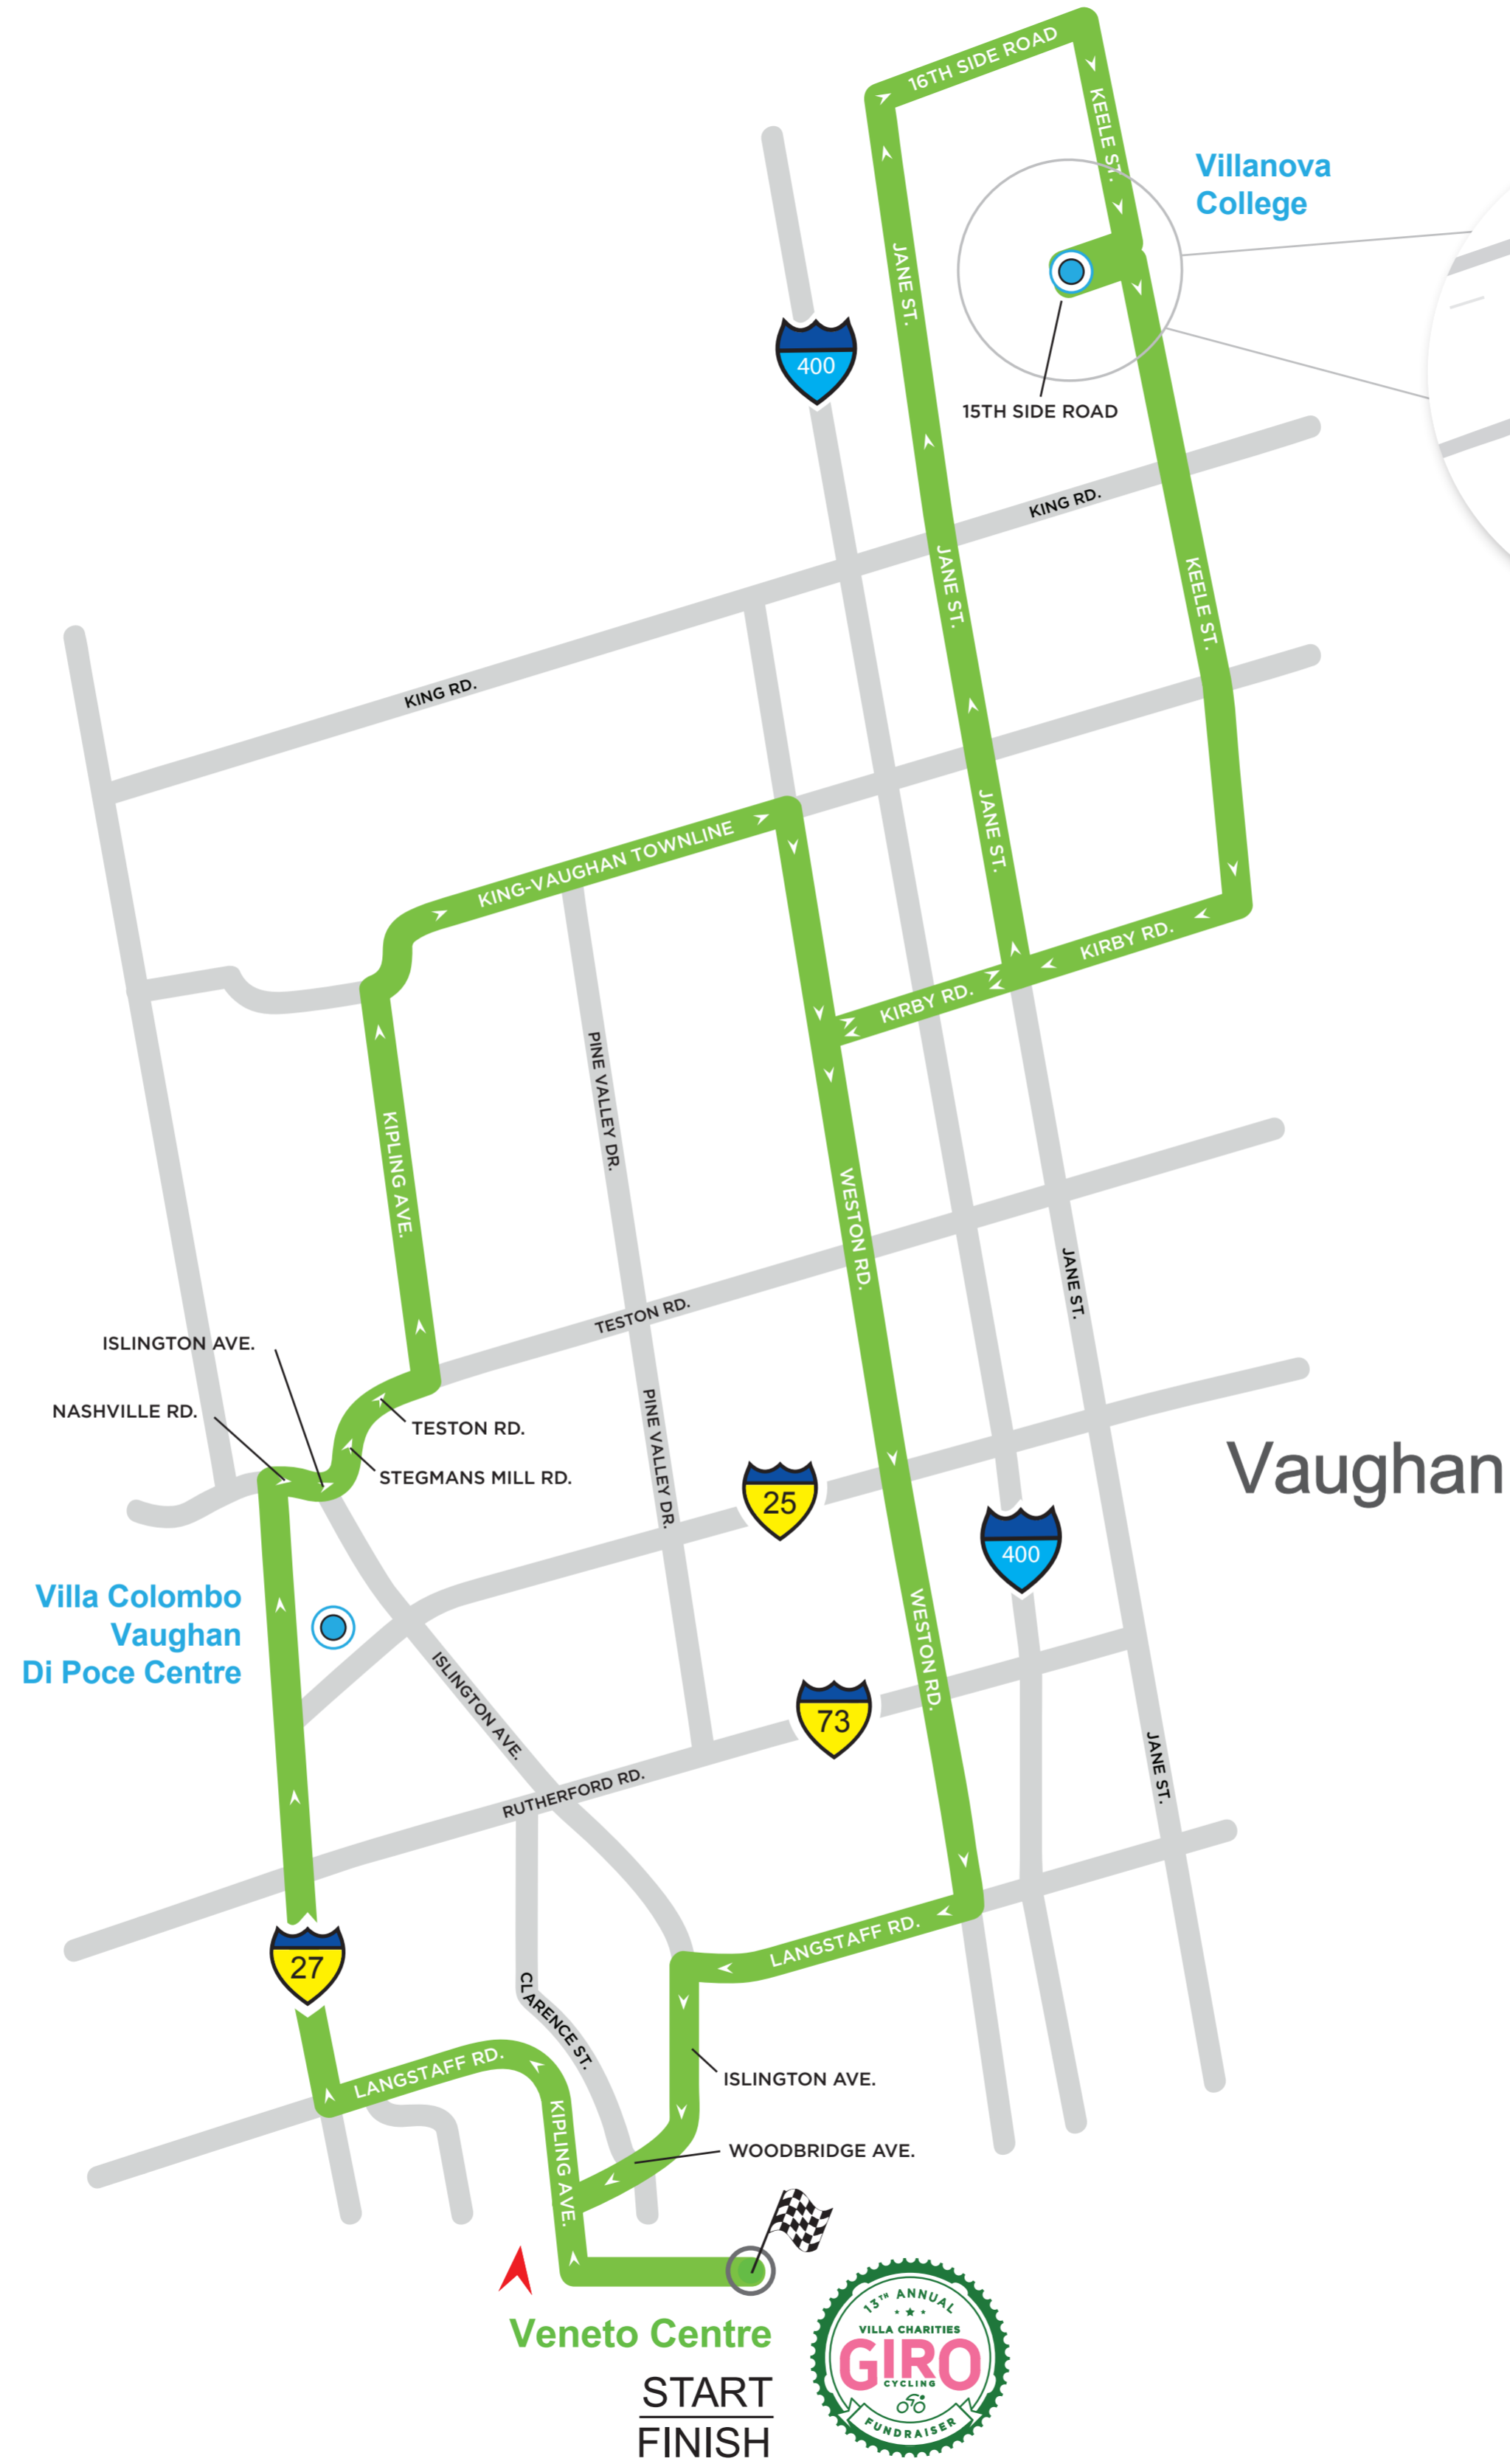

# MEDIA FONDO 60KM ROUTE

REST STOP

# 60KM

### MEDIA FONDO - 60KM ROUTE

- START AT VENETO CENTRE (7465 KIPLING AVE.)
- CONTINUE ON LANGSTAFF ROAD
- RIGHT ONTO HIGHWAY 27
- REST STOP AT VILLA COLOMBO VAUGHAN (10443 HWY. 27)
- RIGHT ONTO NASHVILLE ROAD
- RIGHT ONTO ISLINGTON AVENUE
- PROCEED ONTO STEGMANS MILL ROAD
- CONTINUE ON TESTON ROAD
- LEFT ONTO KIPLING AVENUE
- RIGHT ONTO KING-VAUGHAN TOWNLINE
- CONTINUE ON KING-VAUGHAN ROAD
- RIGHT ONTO WESTON ROAD
- LEFT ON KIRBY ROAD
- LEFT ONTO JANE STREET
- RIGHT ONTO 16TH SIDEROAD
- RIGHT ONTO KEELE STREET
- RIGHT ONTO 15TH SIDEROAD
- REST STOP AT VILLANOVA COLLEGE (2480 15TH SIDEROAD)
- RIGHT ONTO KEELE STREET
- PROCEED ONTO KIRBY ROAD
- LEFT ONTO WESTON ROAD
- RIGHT ONTO LANGSTAFF ROAD
- LEFT ONTO ISLINGTON AVENUE
- RIGHT ONTO WOODBRIDGE AVENUE
- LEFT ONTO KIPLING AVENUE
- FINISH AT VENETO CENTRE