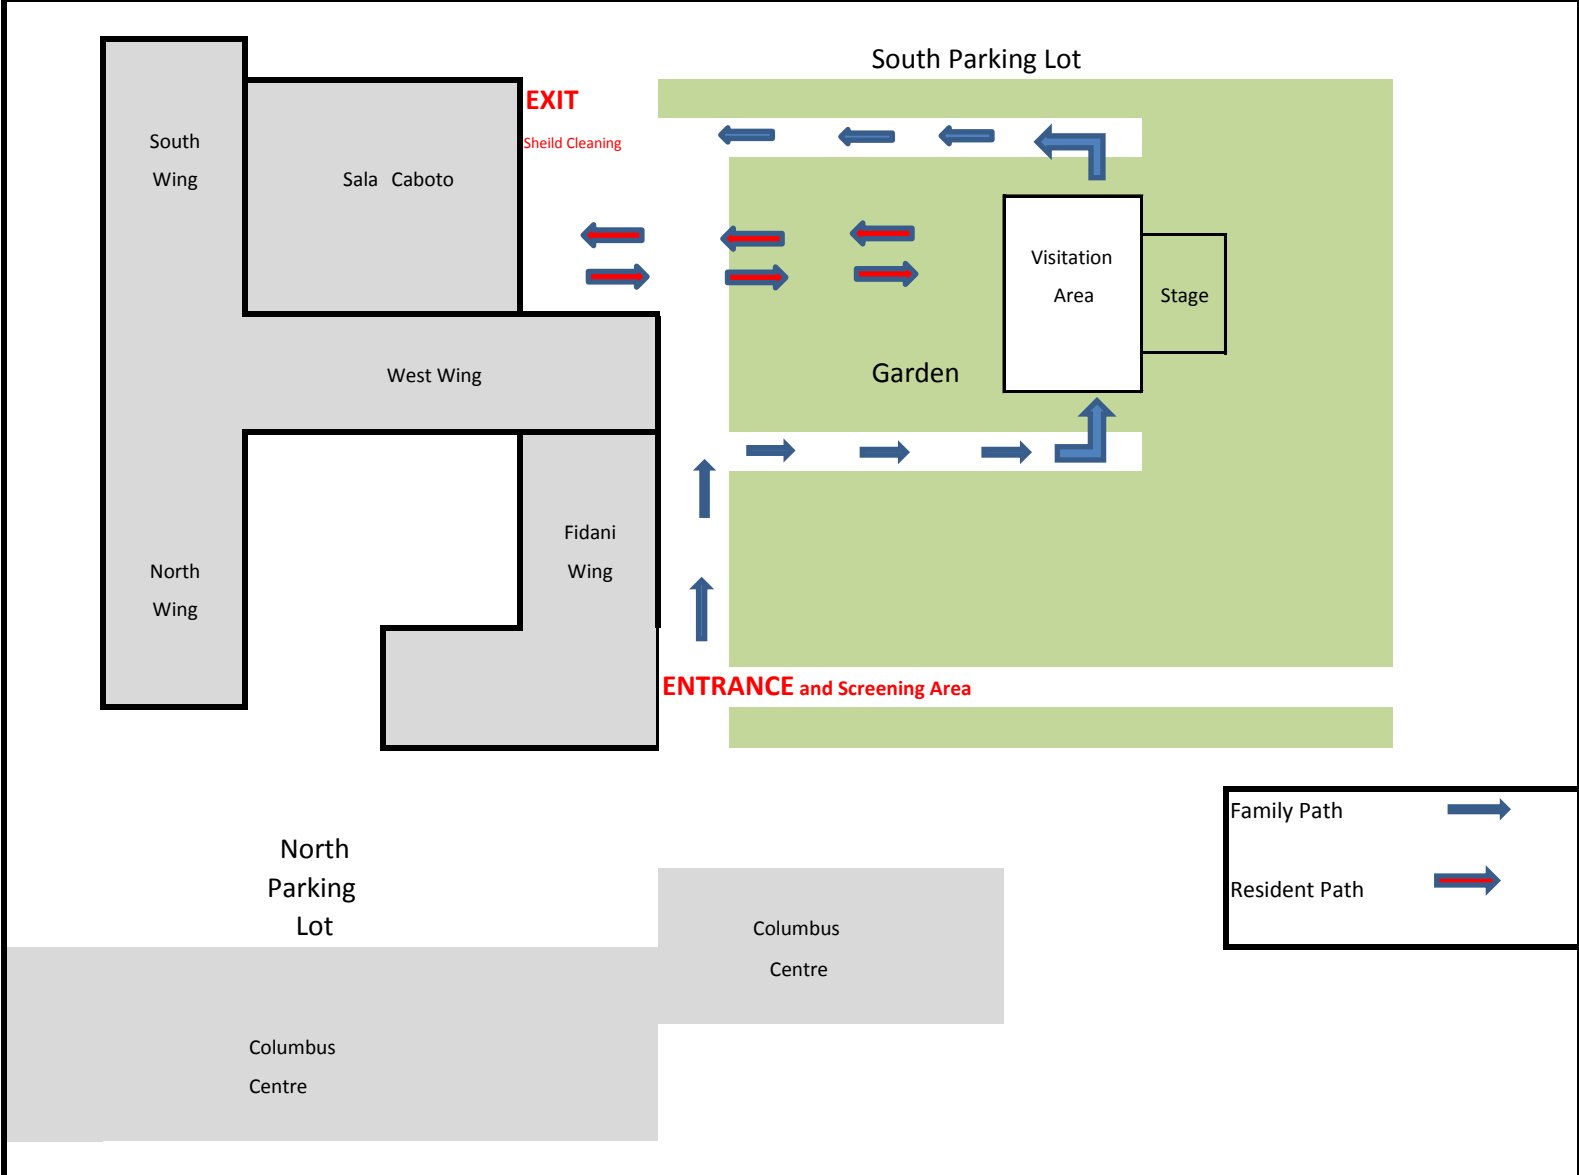

VILLA COLOMBO GROUNDS MAP - POST OUTBREAK VISITS

Playfair Avenue

EXIT
Shield Cleaning

South Parking Lot

South Wing

Sala Caboto

West Wing

North Wing

Fidani Wing

Garden

Visitation Area

Stage

North Parking Lot

Columbus Centre

Columbus Centre

Lawrence Avenue