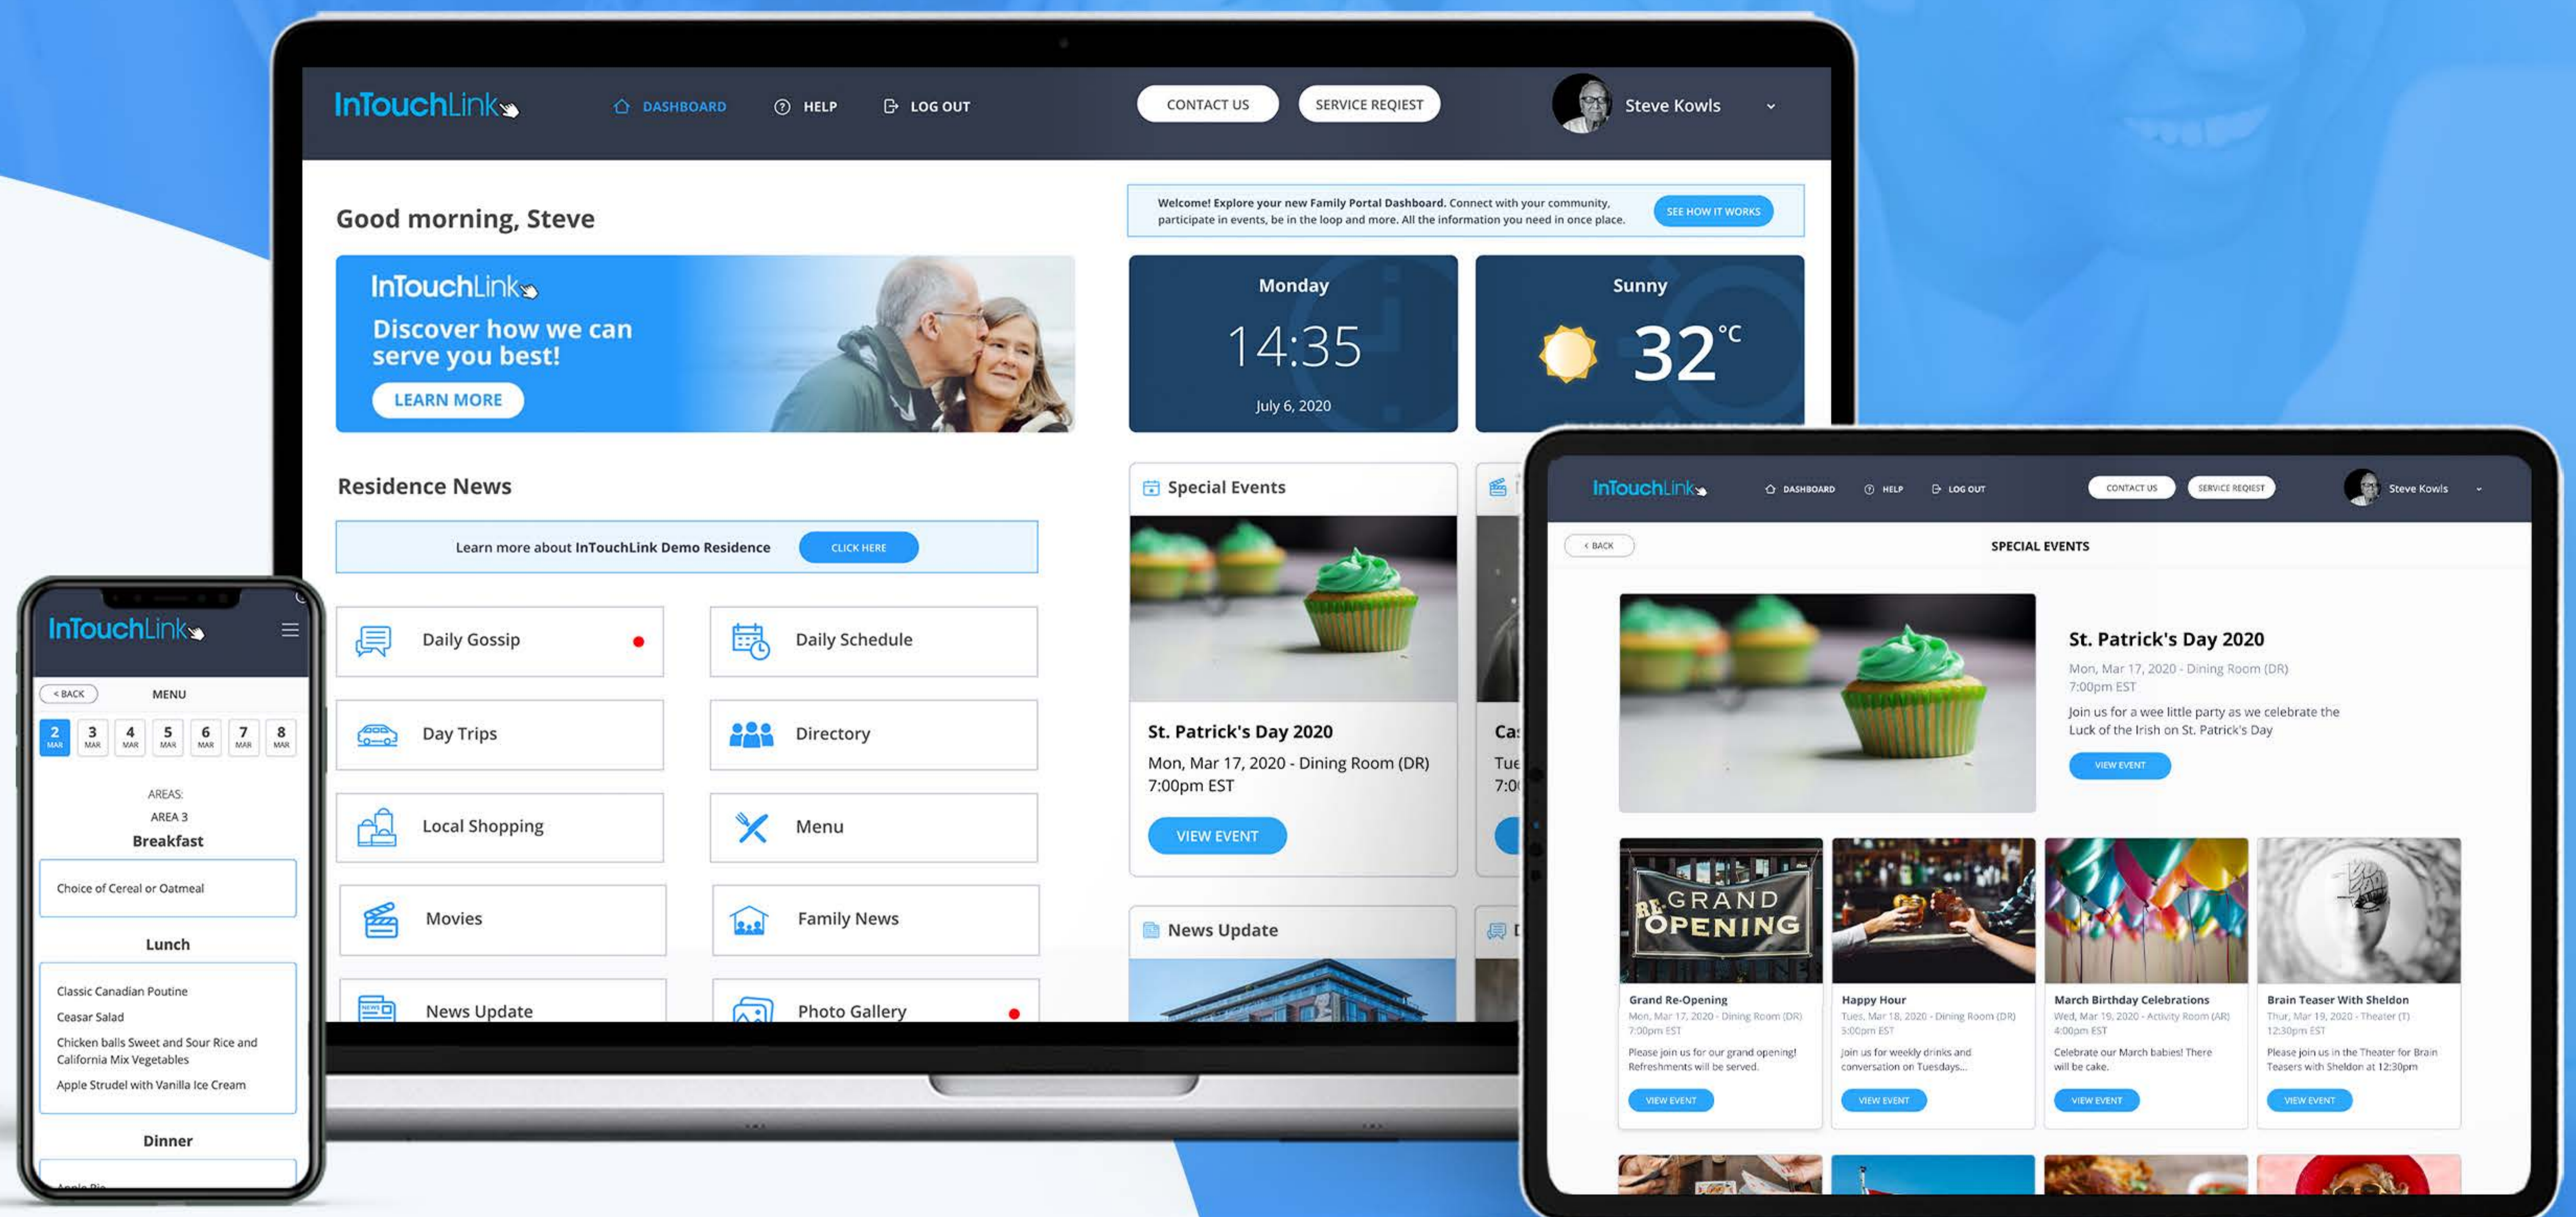

Stay InTouch with the Community Portal

Get access to:

Photos

Live Community TV Channel

Important Documents

Weekly Calendar

News Updates

Special Events

Access instant updates from the community

Sign up in less than 2 minutes!